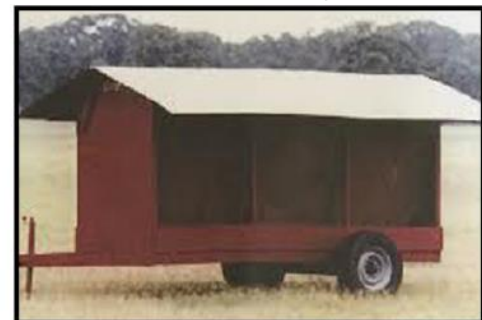

**Easy Open Cattle Feeders**

Please Call for Pricing

Model 4S:  
1600 lb / 40 cu ft capacity  
4' L x 4' W x 6' H

Model 8S:  
3250 lb / 80 cu ft capacity  
8' L x 4' W x 6' H

Model 8TS:  
4500 lb / 112 cu ft capacity  
8' L x 4' W x 7' H

Model 12S:  
5000 lb / 120 cu ft capacity  
12' L x 4' W x 6' H

Model 12TS:  
6000 lb / 150 cu ft capacity  
12' L x 4' W x 7' H

Model 16S:  
9000 lb / 224 cu ft capacity  
16' L x 4' W x 7' H

Model 8W:  
3200 lb / 80 cu ft capacity  
8' L x 4' W x 6.5' H

Model 12W:  
5000 lb / 120 cu ft capacity  
12' L x 4' W x 6.5' H

Model 12TW:  
6000 lb / 150 cu ft capacity  
12' L x 4' W x 7.5' H

Model 16W:  
9000 lb / 224 cu ft capacity  
16' L x 4' W x 7' H

Model 4M:  
4' L x 4' W x 6' H