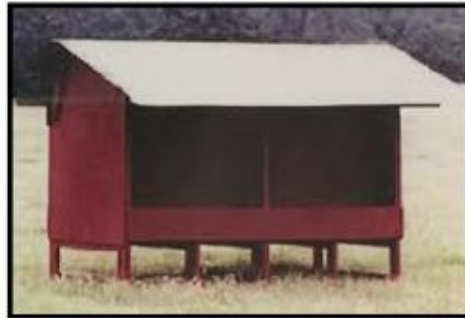

**Easy Open Cattle Feeders**

Please Call for Pricing

Model 4S:  
1600 lb / 40 cu ft capacity  
4' L x 4' W x 6' H

Model 8S:  
3250 lb / 80 cu ft capacity  
8' L x 4' W x 6' H

Model 8TS:  
4500 lb / 112 cu ft capacity  
8' L x 4' W x 7' H

Model 12S:  
5000 lb / 120 cu ft capacity  
12' L x 4' W x 6' H

Model 12TS:  
6000 lb / 150 cu ft capacity  
12' L x 4' W x 7' H

Model 16S:  
9000 lb / 224 cu ft capacity  
16' L x 4' W x 7' H

Model 8W:  
3200 lb / 80 cu ft capacity  
8' L x 4' W x 6.5' H

Model 8S:  
8' L x 4' W x 6' H